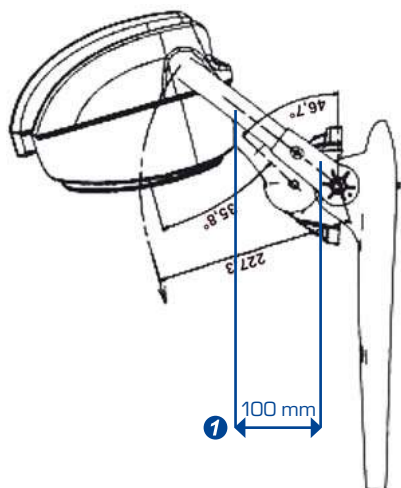

## RENAULT PREMIUM II ROUTE

PREMIUM ROUTE

10/2005 →

ORDER CODE BESTELL NR.	DESCRIPTION BESCHREIBUNG	mm mm	OE OE
	II e1 03*0009, II e1 020914, IV e1 03*0037, IV E1 020916	ABS	INTEGR.
728601	[Icons: Mirror, Heating, Power, Turn, 24V]	880x340x155	5010578504
728613	[Icons: Mirror, Heating, Power, Turn, 24V, CHROME]	880x340x155	5010578506
728600	[Icons: Mirror, Heating, Power, Turn, 24V]	880x340x155	5010578503
728612	[Icons: Mirror, Heating, Power, Turn, 24V, CHROME]	880x340x155	5010578505
728627	[Icons: Mirror, Turn, Power, 24V]	370x245x105	7420913815+7485120820 7420862795+7420903880
728629	[Icons: Mirror, Turn, Power, 24V, CHROME]	370x245x105	
728626	[Icons: Mirror, Turn, Power, 24V]	370x245x105	7420866665+7420903880 7420862795
728628	[Icons: Mirror, Turn, Power, 24V, CHROME]	337x202	
728623	[Icons: Mirror, Turn, Power, 24V]	300x230x105	7420904269+7420903746 7420903883
728625	[Icons: Mirror, Turn, Power, 24V, CHROME]	300x230x105	
728622	[Icons: Mirror, Turn, Power, 24V]	300x230x105	7420904268+7420903745 7420903882
728624	[Icons: Mirror, Turn, Power, 24V, CHROME]	300x230x105	
727561	[Icons: Mirror, Turn, Power, 1200, 24V]	337x202	7420862795
728605	[Icons: Mirror, Turn, Power, 300, 24V]	203x189	7420903746
728604	[Icons: Mirror, Turn, Power, 300, 24V]	203x189	7420903745
728606	[Icons: Mirror, Turn, Power]	371x244x80	7420903880
728609	[Icons: Mirror, Turn, Power, CHROME]	371x244x80	7420903881
728608	[Icons: Mirror, Turn, Power]	303x244x75	7420903883
728607	[Icons: Mirror, Turn, Power]	303x244x75	7420903882
728611	[Icons: Mirror, Turn, Power, CHROME]	303x244x75	7420903887
728610	[Icons: Mirror, Turn, Power, CHROME]	303x244x75	7420903885
727880	[Icons: Mirror, Turn, Power]	800x270xØ 28	7420903727
727881	[Icons: Mirror, Turn, Power]	800x270xØ 28	7420903722
727894	[Icons: Mirror, Turn, Power, a]	518x98	5010623058
727893	[Icons: Mirror, Turn, Power, a]	518x98	5010623057
727896	[Icons: Mirror, Turn, Power, b]	293x76	7420781811
727895	[Icons: Mirror, Turn, Power, b]	293x76	5010578517