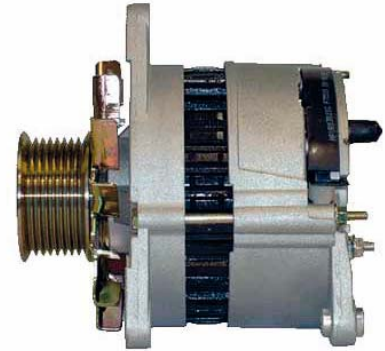

DAF 45 / 55 (95 - 00)

ALTERNATOR 24V 55A PK8						
OBJEDNACÍ ČÍSLO / ORDER CODE	BOSCH ČÍSLO / BOSCH NR.	DAF ČÍSLO / DAF OEM CODE	TYP VOZU / TYPE OF THE TRUCK	ROK VÝROBY / YEAR OF THE PRODUCTION	TYP MOTORU / TYPE OF THE ENGINE	OBSAH ccm / POWER ENGINE ccm
723490		1200583	45.180	05/95-12/00	CS133M	5880
			45.210	05/95-12/00	CS158M	5880
			55.210	05/95-12/00	CS158M	5880
			55.230	11/95-12/00	CS173M	5880

DAF 45 / 55 (95 - 00)

STARTER 4kW 9 zubů / teeth						
OBJEDNACÍ ČÍSLO / ORDER CODE	BOSCH ČÍSLO / BOSCH NR.	DAF ČÍSLO / DAF OEM CODE	TYP VOZU / TYPE OF THE TRUCK	ROK VÝROBY / YEAR OF THE PRODUCTION	TYP MOTORU / TYPE OF THE ENGINE	OBSAH ccm / POWER ENGINE ccm
723424	0001368083	1201327	45.180	12/97-12/00	CS133M	5880
			45.210	12/97-12/00	CS158M	5880
			55.210	12/97-12/00	CS158M	5880
			55.230	12/97-12/00	CS173M	5880